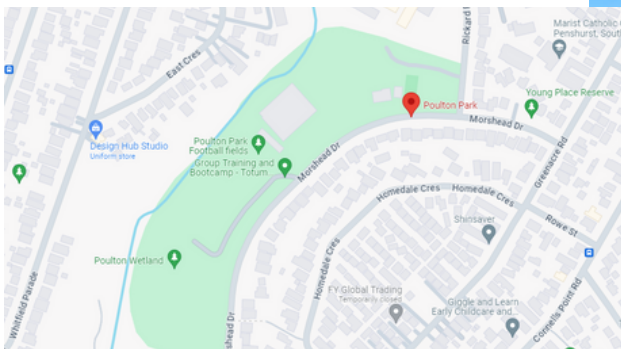

POGSON PARK

56 HALSTEAD STREET, SOUTH HURSTVILLE NSW 2221

MA'ANSHAN FRIENDSHIP PARK

143 WEST STREET, SOUTH HURSTVILLE NSW 2221

POULTON PARK

MORSHEAD DRIVE, SOUTH HURSTVILLE NSW 2221

EMPRESS STREET RESERVE

8 GEORGE STREET, SOUTH HURSTVILLE NSW 2221

YOUNG PLACE RESERVE

5 YOUNG PLACE, SOUTH HURSTVILLE NSW 2221

GROSVENOR ROAD RESERVE

6 GROSVENOR ROAD, SOUTH HURSTVILLE NSW 2221