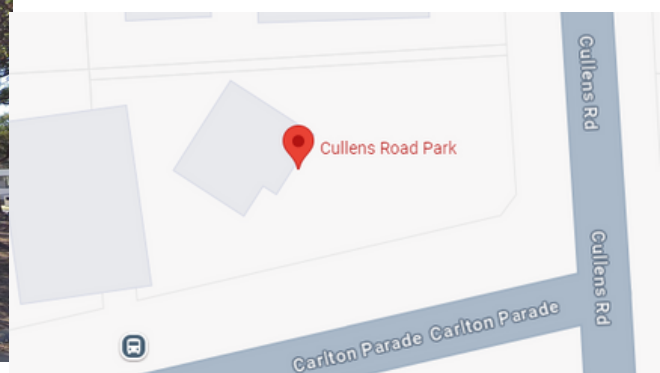

ARTHUR PARK

61 JAMES STREET, PUNCHBOWL NSW 2196

CULLENS ROAD PARK

CULLENS ROAD, PUNCHBOWL NSW 2196

PUNCHBOWL PARK

49 VIOLA STREET, PUNCHBOWL NSW 2196

SALMON RESERVE

2 MULGA STREET, PUNCHBOWL NSW 2196

MARY BARRY PARK

19 SOUTH TERRACE, PUNCHBOWL NSW 2196

GEORGE CALEY REERVE

38 TUSMORE STREET, PUNCHBOWL NSW 2196