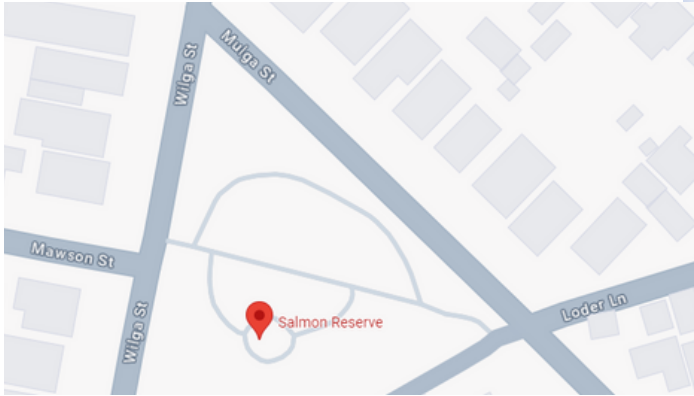

ARTHUR PARK

61 JAMES STREET, PUNCHBOWL NSW 2196

CULLENS ROAD PARK

CULLENS ROAD, PUNCHBOWL NSW 2196

PUNCHBOWL PARK

49 VIOLA STREET, PUNCHBOWL NSW 2196

SALMON RESERVE

2 MULGA STREET, PUNCHBOWL NSW 2196

MARY BARRY PARK

19 SOUTH TERRACE, PUNCHBOWL NSW 2196

GEORGE CALEY REERVE

38 TUSMORE STREET, PUNCHBOWL NSW 2196