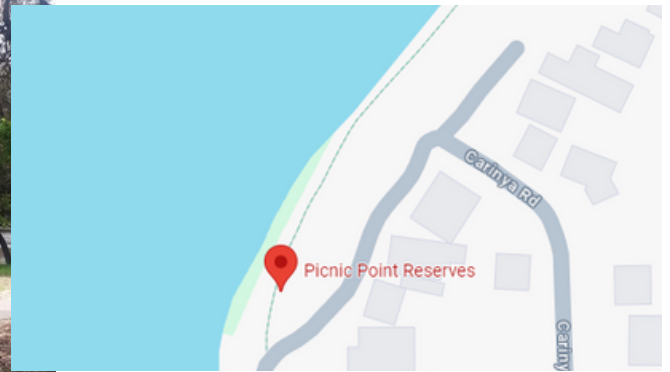

LAMBETH RESERVE

HENRY LAWSON DRIVE, PICNIC POINT NSW 2213

APEX AVENUE PARK

45 APEX AVENUE, PICNIC POINT NSW 2213

SEIDAL RESERVE

31 SEIDAL AVENUE, PICNIC POINT

GEORGES RIVER NATIONAL PARK

831 HENRY LAWSON DRIVE, PICNIC POINT NSW 2213

SAMOA RESERVE

SAMOA AVENUE, PICNIC POINT NSW 2213

AUSTIN RESERVE

18B AUSTIN BOULEVARD, PICNIC POINT NSW 2213

BURRAWANG REACH PICNIC AREA

BURRAWANG REACH ROAD, PICNIC POINT NSW 2213

EILEEN RESERVE

26-28 EILEEN STREET, PICNIC POINT NSW 2213

CATTLE DUFFERS FLAT PICNIC AREA

CATTLE DUFFERS FLAT ROAD, PICNIC POINT NSW 2213

KATHLEEN RESERVE

13A KATHLEEN PARADE, PICNIC POINT NSW 2213

PICNIC POINT RESERVE

69 CARINYA ROAD, PICNIC POINT NSW 2213

ALAN ASHTON FORESHORE RESERVE

CARINYA ROAD, PICNIC POINT NSW 2213

FITZPATRICK PARK

3A CARINYA ROAD, PICNIC POINT NSW 2213