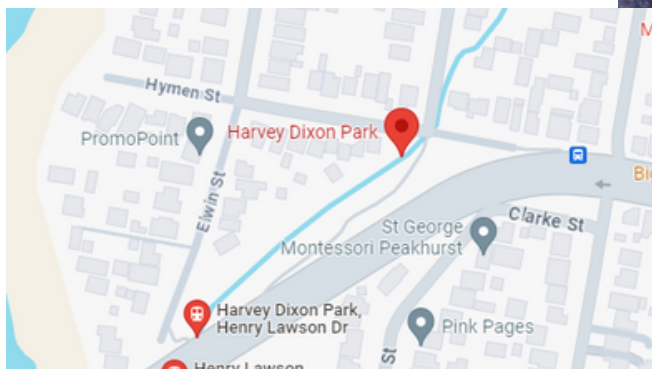

PEAKHURST PARK

GANNONS PARK

PINDARI ROAD AND ISAAC STREET, PEAKHURST NSW 2210

HARVEY DIXON PARK

1A HYMEN STREET, PEAKHURST NSW 2210

BEALE PARK

40 LORRAINE STREET, PEAKHURST NSW 2210

BOUNDARY RESERVE

134 BOUNDARY ROAD, PEAKHURST NSW 2210

JOHNSTONE STREET RESERVE

8-8A JOHNSTONE STREET, PEAKHURST NSW 2210

IRAGA AVENUE PARK

6 IRAGA AVENUE, PEAKHURST NSW 2210

JUDD RESERVE

41 MILFORD ROAD, PEAKHURST NSW 2210

PEARCE AVENUE PARK

PEARCE AVENUE, PEAKHURST NSW 2210

HENRY LAWSON DRIVE RESERVE

20 HENRY LAWSON DRIVE, PEAKHURST NSW 2210

OLEANDER RESERVE

2A OLEANDER COURT, PEAKHURST NSW 2210