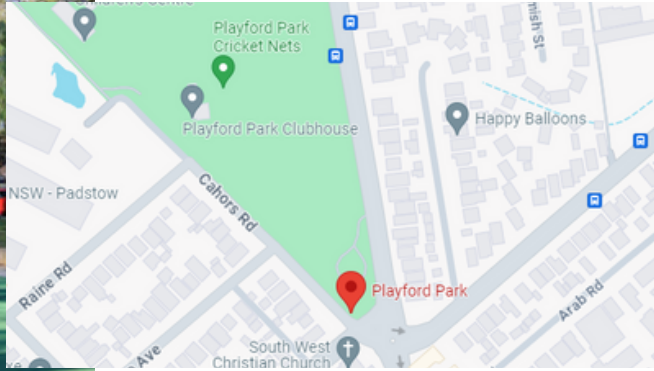

PLAYFORD PARK

CAHORS ROAD, PADSTOW NSW 2211

PADSTOW PARK

24 DAVIES ROAD, PADSTOW NSW 2211

STUART STREET RESERVE

19 STUART STREET, PADSTOW NSW 2211

CHILDRENS PARK

16 TALLAWARRA AVENUE, PADSTOW NSW 2211

VIRGINIUS RESERVE

51/53 VIRGINIUS STREET, PADSTOW NSW 2211

CLARKE RESERVE

8A BURLEY ROAD, PADSTOW NSW 2211

RORIE RESERVE

29 ALMA ROAD, PADSTOW NSW 2211

CUTTING RESERVE

137A DAVIES ROAD, PADSTOW NSW 2211

NAPOLI RESERVE

53 NAPOLI STREET, PADSTOW NSW 2211

RICHARDSON RESERVE

22 RICHARDSON AVENUE, PADSTOW NSW 2211

CARL LITTLE RESERVE

132 MEMORIAL DRIVE, PADSTOW NSW 2211

REDGUM RESERVE

2 REDGUM DRIVE, PADSTOW NSW 2211