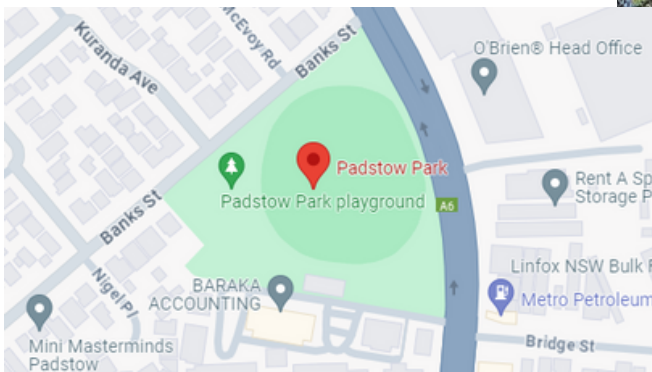

PLAYFORD PARK

CAHORS ROAD, PADSTOW NSW 2211

PADSTOW PARK

24 DAVIES ROAD, PADSTOW NSW 2211

STUART STREET RESERVE

19 STUART STREET, PADSTOW NSW 2211

CHILDRENS PARK

16 TALLAWARRA AVENUE, PADSTOW NSW 2211

VIRGINIUS RESERVE

51/53 VIRGINIUS STREET, PADSTOW NSW 2211

CLARKE RESERVE

8A BURLEY ROAD, PADSTOW NSW 2211

RORIE RESERVE

29 ALMA ROAD, PADSTOW NSW 2211

CUTTING RESERVE

137A DAVIES ROAD, PADSTOW NSW 2211

NAPOLI RESERVE

53 NAPOLI STREET, PADSTOW NSW 2211

RICHARDSON RESERVE

22 RICHARDSON AVENUE, PADSTOW NSW 2211

CARL LITTLE RESERVE

132 MEMORIAL DRIVE, PADSTOW NSW 2211

REDGUM RESERVE

2 REDGUM DRIVE, PADSTOW NSW 2211