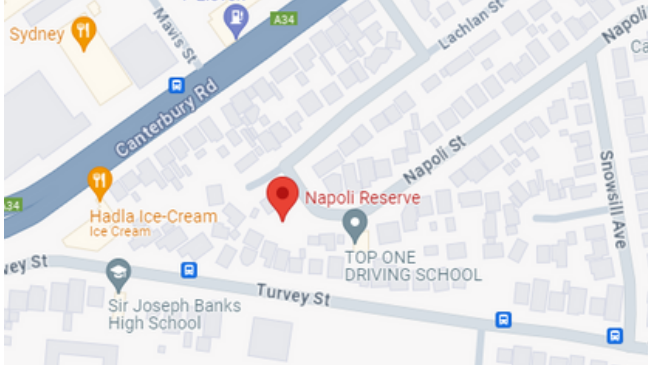

PLAYFORD PARK

CAHORS ROAD, PADSTOW NSW 2211

PADSTOW PARK

24 DAVIES ROAD, PADSTOW NSW 2211

STUART STREET RESERVE

19 STUART STREET, PADSTOW NSW 2211

CHILDRENS PARK

16 TALLAWARRA AVENUE, PADSTOW NSW 2211

VIRGINIUS RESERVE

51/53 VIRGINIUS STREET, PADSTOW NSW 2211

CLARKE RESERVE

8A BURLEY ROAD, PADSTOW NSW 2211

RORIE RESERVE

29 ALMA ROAD, PADSTOW NSW 2211

CUTTING RESERVE

137A DAVIES ROAD, PADSTOW NSW 2211

NAPOLI RESERVE

53 NAPOLI STREET, PADSTOW NSW 2211

RICHARDSON RESERVE

22 RICHARDSON AVENUE, PADSTOW NSW 2211

CARL LITTLE RESERVE

132 MEMORIAL DRIVE, PADSTOW NSW 2211

REDGUM RESERVE

2 REDGUM DRIVE, PADSTOW NSW 2211