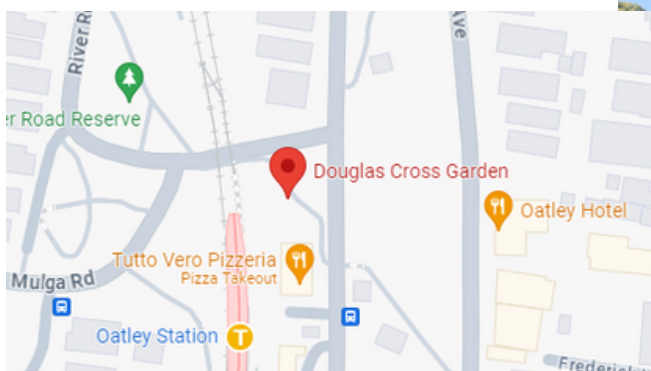

OATLEY PARK

1 DAME MARY GILMORE ROAD, OATLEY NSW 2223

OATLEY MEMORIAL GARDENS

OATLEY AVENUE, OATLEY NSW 2223

OATLEY PARK POINT

1 PHIPPS STREET, OATLEY NSW 2223

OATLEY PLEASURE GROUNDS

16 ANNETTE STREET, OATLEY NSW 2223

RENOWN PARK

37 MOUNTBATTEN STREET, OATLEY NSW 2223

DOUGLASS CROSS GARDEN

2/12A OATLEY PARADE, OATLEY NSW 2223

MYRTLE STREET RESERVE

120 MYALL STREET, OATLEY NSW 2223

LANDON PARADE RESERVE

23 LANSLOWNE PARADE, OATLEY NSW 2223

BURKE STREET RESERVE

27 BURKE CRESCENT, OATLEY NSW 2223

MEYER RESERVE

32 MACKEN CRESCENT, OATLEY NSW 2223

MARINE DRIVE RESERVE

66-68 MARINE DRIVE, OATLEY NSW 2223

STEVENS RESERVE

116B GUNGAH BAY ROAD, OATLEY NSW 2223

SEAFORTH AVENUE RESERVE

78 SEAFORTH AVENUE, OATLEY NSW 2223

ACACIA STREET RESERVE

35-37 MI MI MI STREET, OATLEY NSW 2223

GUNGAH BAY RESERVE

110A MARINE DRIVE, OATLEY NSW 2223

SIMPSON RESERVE

66D YARRAN ROAD, OATLEY NSW 2223