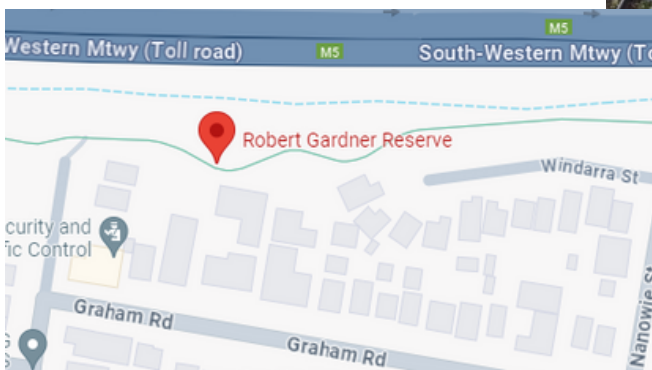

ROBERT GARDNER RESERVE

39 KARNE STREET SOUTH, NARWEE NSW 2209