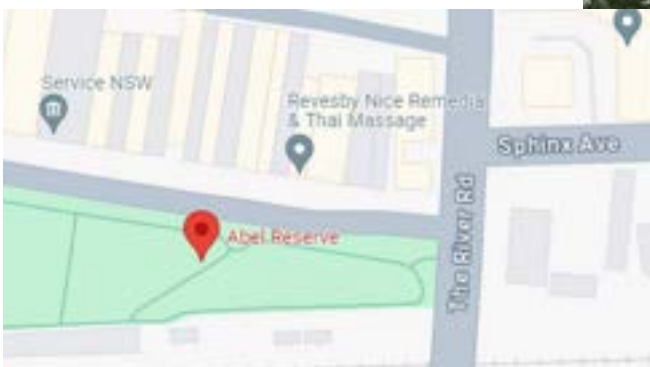

FITZPATRICK PARK

3A CARINYA ROAD, PICNIC POINT NSW 2213

ARTHUR PARK

61 JAMES STREET, PUNCHBOWL NSW 2196

CULLENS ROAD PARK

CULLENS ROAD, PUNCHBOWL NSW 2196

PUNCHBOWL PARK

49 VIOLA STREET, PUNCHBOWL NSW 2196

PIVETTA PARK

7A PIVETTA STREET, REVESBY NSW 2212

JOHNSTONE RESERVE

75 BRANGROVE ROAD, REVESBY NSW 2212

TERRY RAPER PARK

WILBERFORCE ROAD, REVESBY NSW 2212

CUTHBERT RESERVE

6A CUTHBERT CRESCENT, REVESBY NSW 2212

ABEL RESERVE

28/30 MARCO AVENUE, REVESBY NSW 2212

TRACEY RESERVE

58A TRACEY STREET, REVESBY NSW 2212

PRESLAND RESERVE

6 PRESLAND AVENUE, REVESBY NSW 2212

GREENWAY RESERVE

102A CARRINGTON STREET, REVESBY NSW 2212