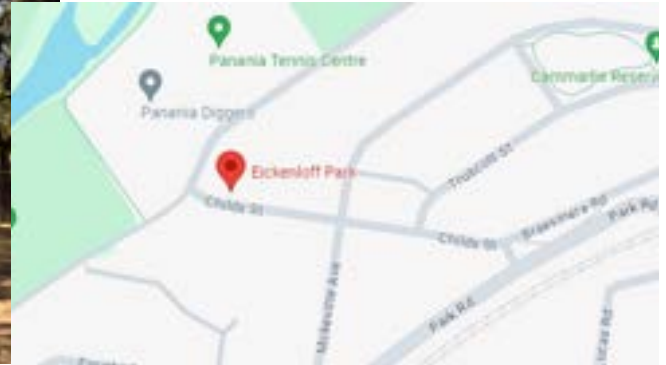

EICKENLOFF PARK

26 CHILDS STREET, PANANIA NSW 2213