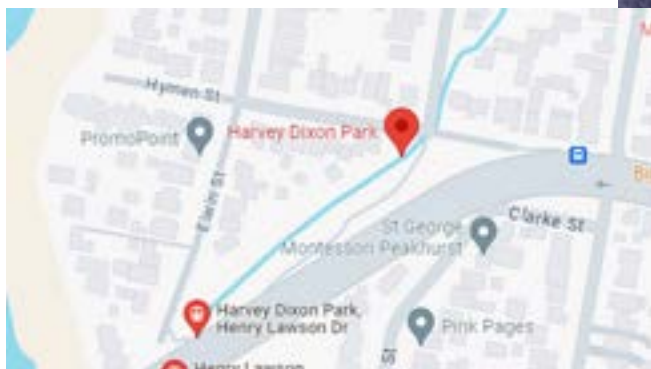

HARVEY DIXON PARK

1A HYMEN STREET, PEAKHURST NSW 2210