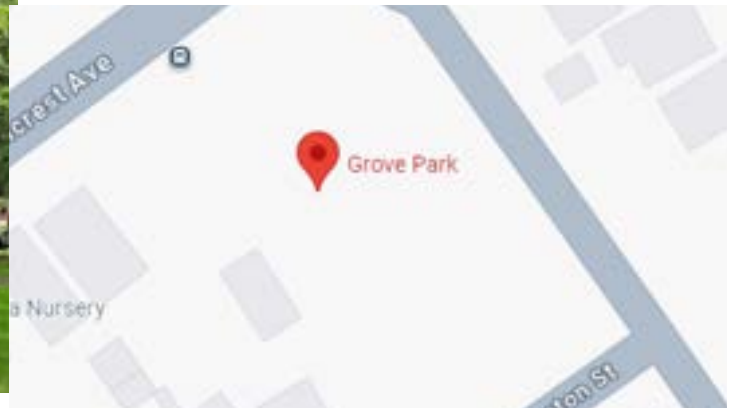

EMMA EDWARDS RESERVE

85 MOORE STREET, HURSTVILLE NSW 2220

HURSTVILLE PARK

58 PATRICK STREET, HURSTVILLE NSW 2220

TIMOTHY RESERVE

30D DORA STREET, HURSTVILLE NSW 2220

CROOT PARK

25 BRISTOL RD, HURSTVILLE NSW 2220

WOODVILLE PARK

29 WRIGHT STREET, HURSTVILLE NSW 2220

DENMAN STREET RESERVE

48 HILLCREST AVENUE, HURSTVILLE GROVE NSW 2211

MOORE RESERVE

WEST CRESCENT, HURSTVILLE GROVE NSW 2221

WHITFIELD PARADE RESERVE

44 WHITFIELD PARADE, HURSTVILLE GROVE NSW 2211

SEYMOUR RESERVE

15A WEST CRESENT AVENUE, HURSTVILLE GROVE NSW 2211

GROVE PARK

131 LAYCOCK RD, HURSTVILLE GROVE NSW 2220

POGSON PARK

56 HALSTEAD STREET, SOUTH HURSTVILLE NSW 2221

MA'ANSHAN FRIENDSHIP PARK

143 WEST STREET, SOUTH HURSTVILLE NSW 2221

POULTON PARK

MORSHEAD DRIVE, SOUTH HURSTVILLE NSW 2221

EMPRESS STREET RESERVE

8 GEORGE STREET, SOUTH HURSTVILLE NSW 2221

YOUNG PLACE RESERVE

5 YOUNG PLACE, SOUTH HURSTVILLE NSW 2221

GROSVENOR ROAD RESERVE

6 GROSVENOR ROAD, SOUTH HURSTVILLE NSW 2221