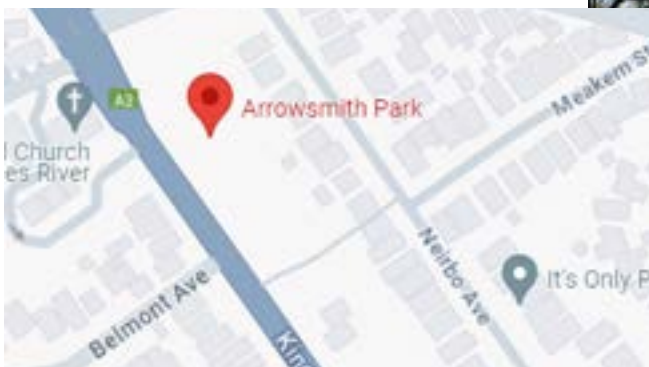

OLEANDER RESERVE

2A OLEANDER COURT, PEAKHURST NSW 2210

LAMBERT RESERVE

13D WHITEGATES AVENUE, PEAKHURST HEIGHTS NSW 2210

TUCKER RESERVE

9D RAINBOW PARADE, PEAKHURST HEIGHTS NSW 2210

PICKERING PARK

16A ISAAC STREET, PEAKHURST HEIGHTS NSW 2210

GIFFORD PARK

69A ARCADIA STREET, PENSHURST NSW 2222

PENSHURST PARK

2 CAMBRIDGE STREET, PENSHURST NSW 2222

OLDS PARK

624 FOREST ROAD, PENSHURST NSW 2222

POLE DEPOT PARK

15 ST GEORGES ROAD, PENSHURST NSW 2222

SUNNYHURST RESERVE

2A LAYCOCK ROAD, PENSHURST NSW 2222

ARROWSMITH PARK

CNR WONIORA AND KING GEORGES ROAD, PENSHURST NSW 2222

MCRAE'S RESERVE

18 GROVE AVENUE, PENSURST NSW 2222

LAMBETH RESERVE

HENRY LAWSON DRIVE, PICNIC POINT NSW 2213

APEX AVENUE PARK

45 APEX AVENUE, PICNIC POINT NSW 2213

SEIDAL RESERVE

31 SEIDAL AVENUE, PICNIC POINT

GEORGES RIVER NATIONAL PARK

831 HENRY LAWSON DRIVE, PICNIC POINT NSW 2213

SAMOA RESERVE

SAMOA AVENUE, PICNIC POINT NSW 2213