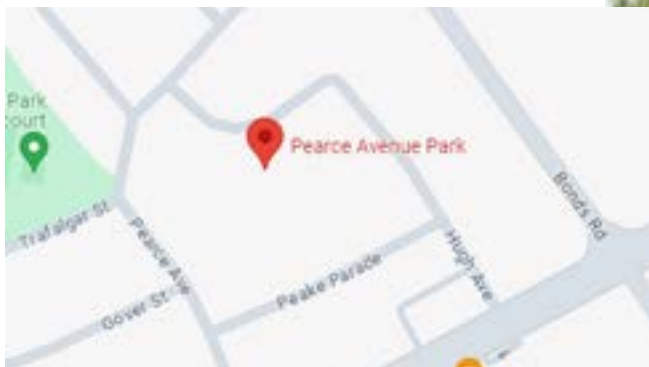

IRAGA AVENUE PARK

6 IRAGA AVENUE, PEAKHURST NSW 2210

JUDD RESERVE

41 MILFORD ROAD, PEAKHURST NSW 2210

PEARCE AVENUE PARK

PEARCE AVENUE, PEAKHURST NSW 2210

HENRY LAWSON DRIVE RESERVE

20 HENRY LAWSON DRIVE, PEAKHURST NSW 2210

OLEANDER RESERVE

2A OLEANDER COURT, PEAKHURST NSW 2210

LAMBERT RESERVE

13D WHITEGATES AVENUE, PEAKHURST HEIGHTS NSW 2210

TUCKER RESERVE

9D RAINBOW PARADE, PEAKHURST HEIGHTS NSW 2210

PICKERING PARK

16A ISAAC STREET, PEAKHURST HEIGHTS NSW 2210