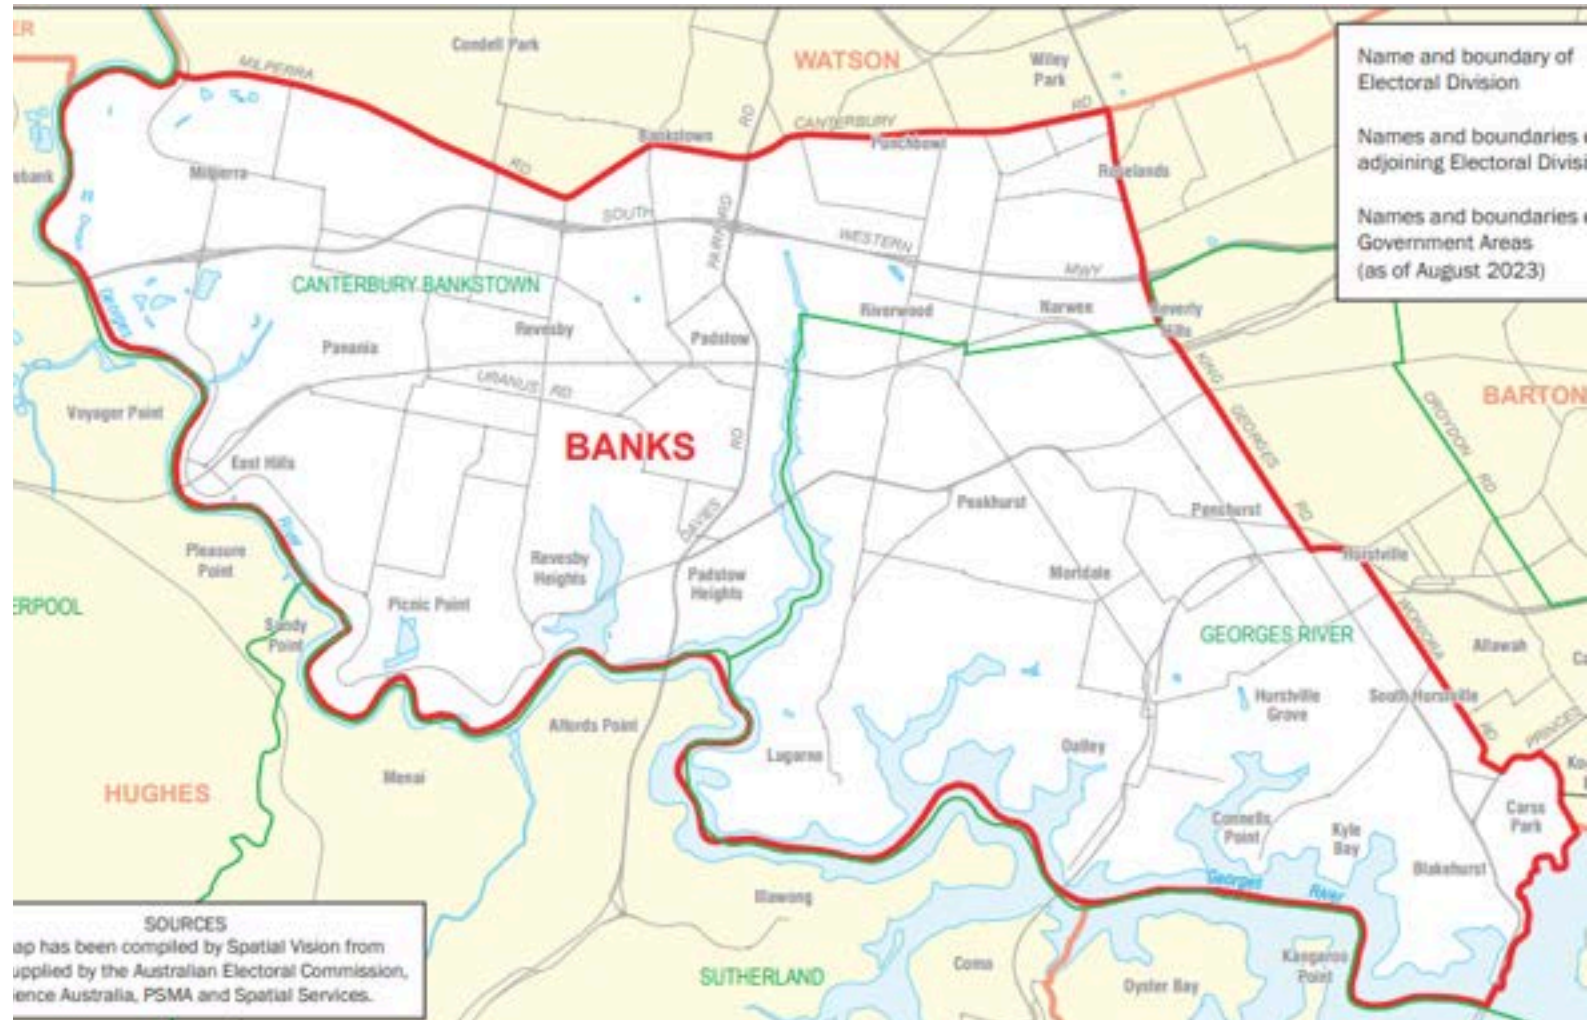

ABOUT THE BANKS ELECTORATE

The electorate of Banks includes much of the Georges River district and parts of the Bankstown area. The following suburbs are in the electorate:

Blakehurst, Beverly Hills, Carss Park, Connells Point, East Hills, Hurstville Grove, South Hurstville, Lugarno, Milperra, Mortdale, Narwee, Oatley, Padstow Heights, Panania, Peakhurst, Peakhurst Heights, Penshurst, Picnic Point, Punchbowl, Revesby Heights, Roselands and parts of Hurstville, Padstow, Revesby and Riverwood.