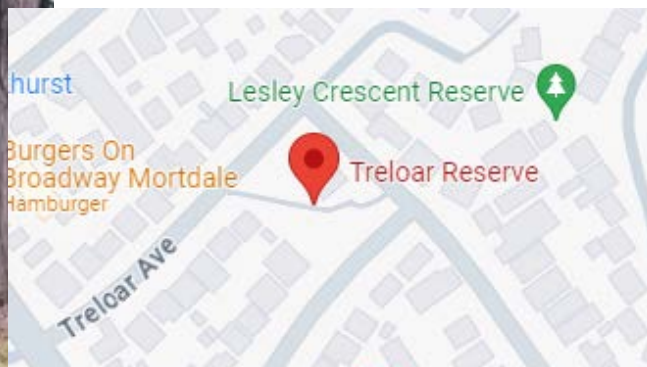

MORTDALE MEMORIAL PARK

65 OXFORD STREET, MORTDALE NSW 2223

RUBY WING RESERVE

44 UNIVERSAL STREET, MORTDALE NSW 2223

NICHOL MURRAY RESERVE

57-63 PITT STREET, MORTDALE NSW 2223

PADDY TYLER RESERVE

1 COOK STREET, MORTDALE NSW 2223

OATLEY HEIGHTS PARK

37 BARWON ROAD, MORTDALE NSW 2223

BEATTY STREET RESERVE

35D ROBERTS AVENUE, MORTDALE NSW 2223

JUBILEE PARK ADVENTURE PLAYGROUND

2C BOUNDARY ROAD, MORTDALE NSW 2223

TRELOAR RESERVE

12D TRELOAR AVENUE, MORTDALE NSW 2223

SUNLEA AVENUE RESERVE

10H SUNLEA AVENUE, MORTDALE NSW 2223

MICK DOWNNESS RESERVE

7A MARTIN PLACE, MORTDALE NSW 2223

MILSOP RESERVE

3 JERSEY AVENUE, MORTDALE NSW 2223

LESLEY CRESCENT RESERVE

LESLEY CRESCENT, MORTDALE NSW 2223