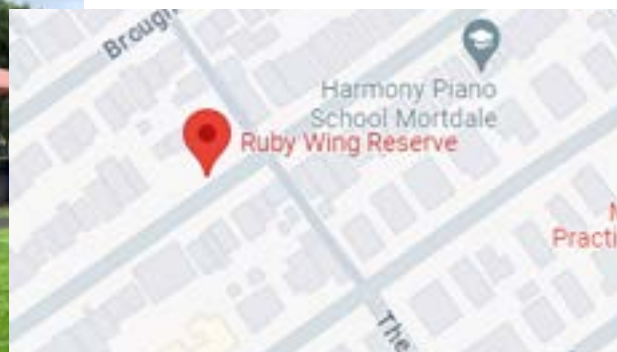

BEATHAM RESERVE

24 ARMENTIERES AVENUE, MILPERRA NSW 2214

TOMPSON RESERVE

2A PROYART AVENUE, MILPERRA NSW 2214

FRANK MOULANG RESERVE

9 ZONNEBEKE CRESENT, MILPERRA NSW 2214

THE JUMPS

PIPER CLOSE , MILPERRA NSW 2214

MORTDALE MEMORIAL PARK

65 OXFORD STREET, MORTDALE NSW 2223

RUBY WING RESERVE

44 UNIVERSAL STREET, MORTDALE NSW 2223

NICHOL MURRAY RESERVE

57-63 PITT STREET, MORTDALE NSW 2223

PADDY TYLER RESERVE

1 COOK STREET, MORTDALE NSW 2223