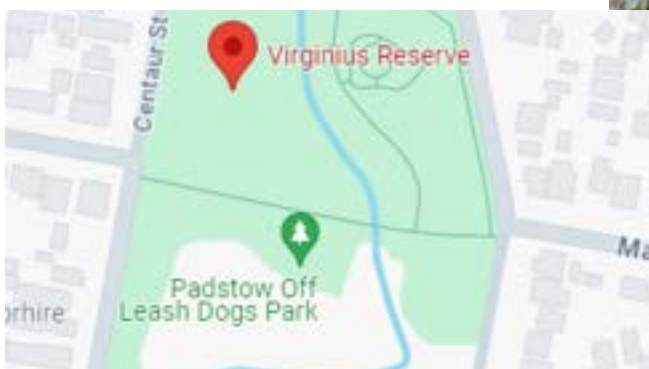

MARINE DRIVE RESERVE

66-68 MARINE DRIVE, OATLEY NSW 2223

STEVENS RESERVE

116B GUNGAH BAY ROAD, OATLEY NSW 2223

SEAFORTH AVENUE RESERVE

78 SEAFORTH AVENUE, OATLEY NSW 2223

ACACIA STREET RESERVE

35-37 MI MI MI STREET, OATLEY NSW 2223

GUNGAH BAY RESERVE

110A MARINE DRIVE, OATLEY NSW 2223

SIMPSON RESERVE

66D YARRAN ROAD, OATLEY NSW 2223

CHARLES STREET RESERVE

92 LETITIA STREET, OATLEY NSW 2223

MYLES DUNPHY RESERVE

35 RIVER ROAD, OATLEY NSW 2223

PLAYFORD PARK

CAHORS ROAD, PADSTOW NSW 2211

PADSTOW PARK

24 DAVIES ROAD, PADSTOW NSW 2211

STUART STREET RESERVE

19 STUART STREET, PADSTOW NSW 2211

CHILDRENS PARK

16 TALLAWARRA AVENUE, PADSTOW NSW 2211

VIRGINIUS RESERVE

51/53 VIRGINIUS STREET, PADSTOW NSW 2211

CLARKE RESERVE

8A BURLEY ROAD, PADSTOW NSW 2211

RORIE RESERVE

29 ALMA ROAD, PADSTOW NSW 2211

CUTTING RESERVE

137A DAVIES ROAD, PADSTOW NSW 2211