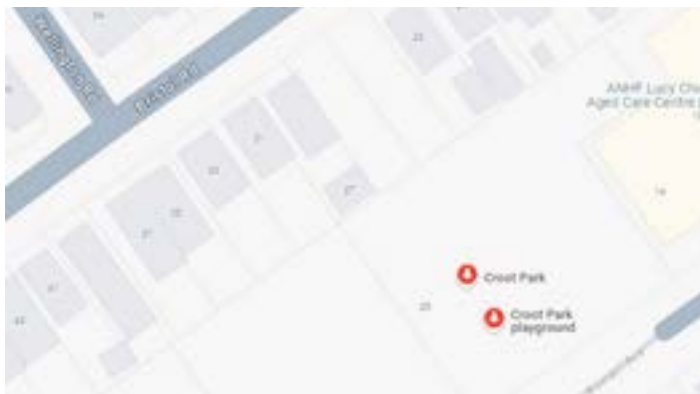

MERYL BURTON RESERVE

WARWICK STREET, HURSTVILLE NSW 2220

THORPE PARK HURSTVILLE

31 LOW STREET, HURSTVILLE NSW 2220

MOLLETT'S RESERVE

28 MACPHERSON STREET, HURSTVILLE NSW 2220

WARREN RESERVE

62 MOORE STREET, HURSTVILLE NSW 2220

EMMA EDWARDS RESERVE

85 MOORE STREET, HURSTVILLE NSW 2220

HURSTVILLE PARK

58 PATRICK STREET, HURSTVILLE NSW 2220

TIMOTHY RESERVE

30D DORA STREET, HURSTVILLE NSW 2220

CROOT PARK

25 BRISTOL RD, HURSTVILLE NSW 2220

WOODVILLE PARK

29 WRIGHT STREET, HURSTVILLE NSW 2220

DENMAN STREET RESERVE

48 HILLCREST AVENUE, HURSTVILLE GROVE NSW 2211

MOORE RESERVE

WEST CRESCENT, HURSTVILLE GROVE NSW 2221

WHITFIELD PARADE RESERVE

44 WHITFIELD PARADE, HURSTVILLE GROVE NSW 2211