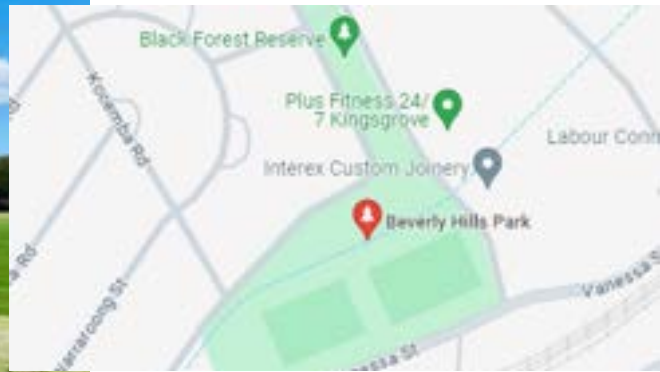

Revesby Heights 88

- Bill Delauney Reserve
- Boomerang Reserve
- Cox Reserve

Roselands 89

- Scott Reserve
- Leonard Reserve
- John K Stewart Reserve
- Bungalow Road Reserve
- Roseanne Avenue Reserve

Riverwood 91

- Karne Street Reserve
- Kentucky Road Reserve
- Thurlow Street Reserve
- Lilian Road Reserve
- Charles Reserve

MERV LYNCH RESERVE

42 EDGBASTON ROAD, BEVERLY HILLS NSW 2209

BEVERLY HILLS PARK

199 VANESSA STREET, BEVERLY HILLS NSW 2209

MEMORIAL PARK

YARALLAH PLACE, BEVERLY HILLS NSW 2209

LINEAR PARK

ALLAMBEE CRESCENT, BEVERLY HILLS 2209

AUSTIN RESERVE

29 AUSTIN AVENUE, BEVERLY HILLS NSW 2209

WIGGINS RESERVE

WIGGINS AVENUE, BEVERLY HILLS NSW 2209