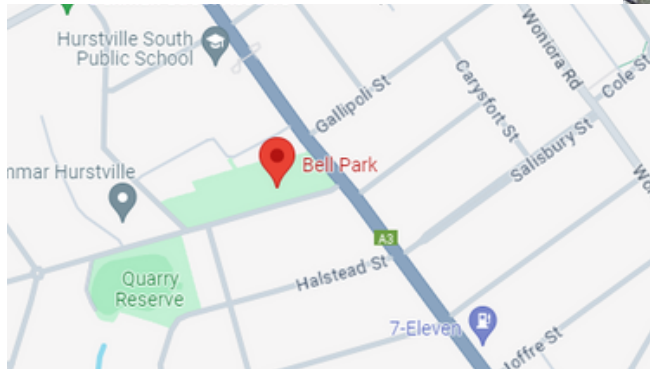

## HURSTVILLE QUARRY RESERVE

HURSTVILLE ROAD, HURSTVILLE NSW 2220

## MERYL BURTON RESERVE

WARWICK STREET, HURSTVILLE NSW 2220

## TIMOTHY RESERVE

30D DORA STREET, HURSTVILLE NSW 2220

## WOODVILLE PARK

29 WRIGHT STREET, HURSTVILLE NSW 2220