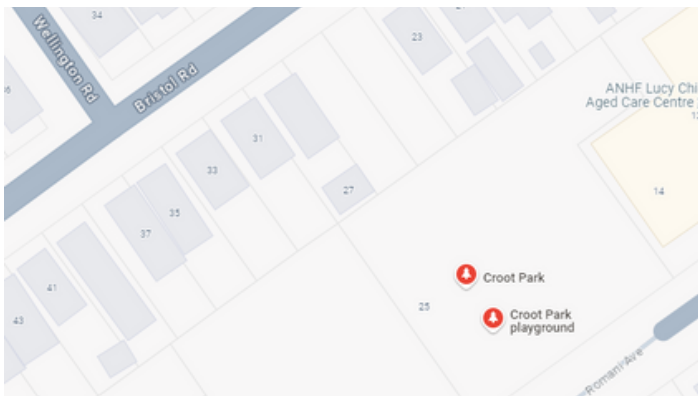

CROOT PARK

25 BRISTOL RD, HURSTVILLE NSW 2220