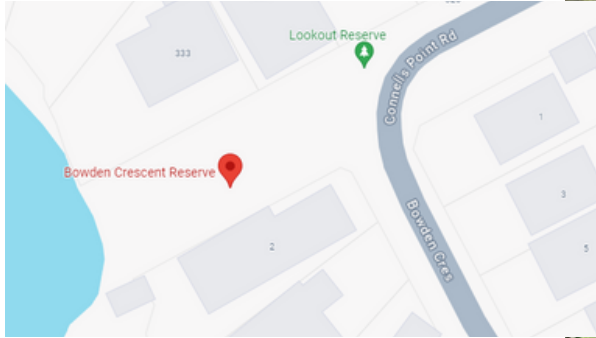

DONNELLY PARK

163R KYLE PARADE, CONNELLS POINT NSW 2221

CONNELLS POINT RESERVE

290 CONNELLS POINT ROAD, CONNELLS POINT NSW 2221

REDIN PLACE RESERVE

219 CONNELLS POINT ROAD, CONNELLS POINT NSW 2221

BOWDEN CRESCENT RESERVE

BOWDEN CRESCENT, CONNELLS POINT NSW 2221

CONDOR CRESCENT RESERVE

124 CONNELLS POINT ROAD, CONNELLS POINT NSW 2221

YARRA NURRA RESERVE

9 MORSHEAD ROAD, CONNELLS POINT NSW 2221

DUGGAN PARK

83-85 GREENACRE ROAD, CONNELLS POINT NSW 2221