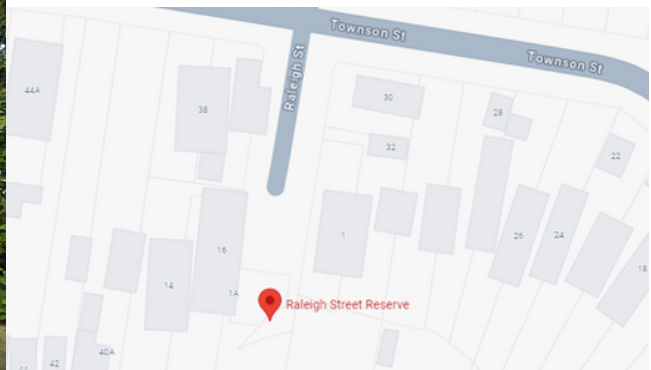

RALEIGH STREET RESERVE

1A RALEIGH STREET, BLAKEHURST NSW 2221