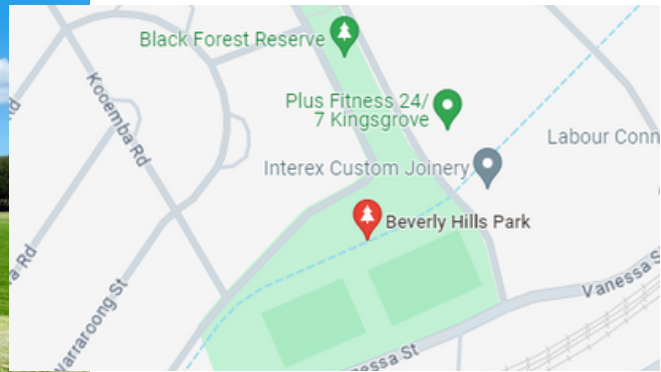

## MERV LYNCH RESERVE

42 EDGBASTON ROAD, BEVERLY HILLS NSW 2209

## BEVERLY HILLS PARK

199 VANESSA STREET, BEVERLY HILLS NSW 2209

## MEMORIAL PARK

YARALLAH PLACE, BEVERLY HILLS NSW 2209

## AUSTIN RESERVE

29 AUSTIN AVENUE, BEVERLY HILLS NSW 2209