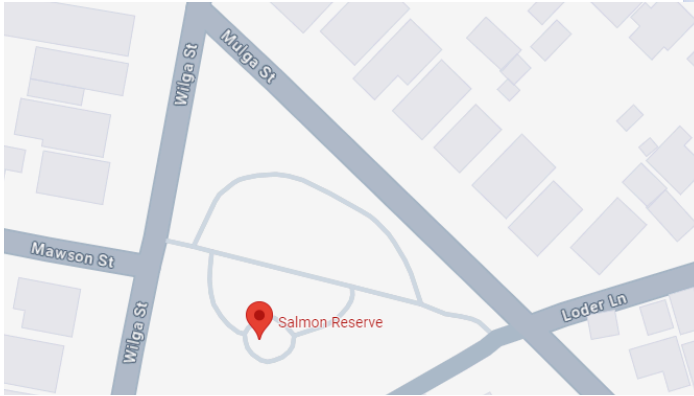

ARTHUR PARK

61 JAMES STREET, PUNCHBOWL NSW 2196

CULLENS ROAD PARK

CULLENS ROAD, PUNCHBOWL NSW 2196

PUNCHBOWL PARK

49 VIOLA STREET, PUNCHBOWL NSW 2196

SALMON RESERVE

2 MULGA STREET, PUNCHBOWL NSW 2196

MARY BARRY PARK

19 SOUTH TERRACE, PUNCHBOWL NSW 2196

GEORGE CALEY REERVE

38 TUSMORE STREET, PUNCHBOWL NSW 2196