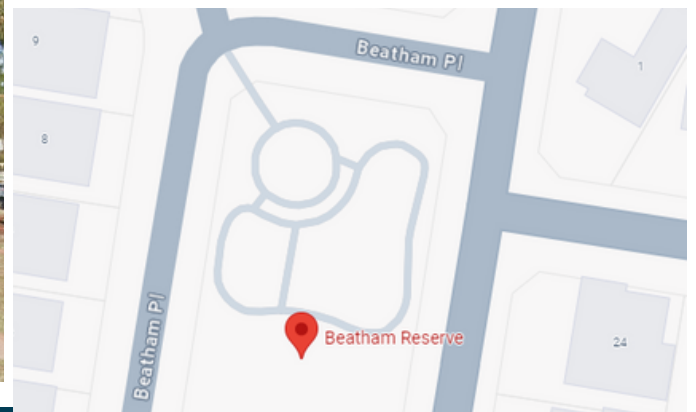

DEEPWATER PARK

2A/43 WEBSTER STREET, MILPERRA NSW 2214

GORDON PARKER RESERVE

2 AULD AVE, MILPERRA NSW 2214

MILPERRA RESERVE

101 BULLECOURT AVENUE, MILPERRA 2214

VALE OF AH RESERVE

54 AULD AVENUE, MILPERRA NSW 2214

VASTA RESERVE

NIEUPORT AVENUE , MILPERRA NSW 2214

DUNSTAN RESERVE

2 DUNSTAN AVENUE , MILPERRA 2214

RALEIGH RESERVE

121 RALEIGH ROAD, MILPERRA NSW 2214

BEATHAM RESERVE

24 ARMENTIERES AVENUE, MILPERRA NSW 2214

TOMPSON RESERVE

2A PROYART AVENUE, MILPERRA NSW 2214

FRANK MOULANG RESERVE

9 ZONNEBEKE CRESENT, MILPERRA NSW 2214

THE JUMPS

PIPER CLOSE , MILPERRA NSW 2214