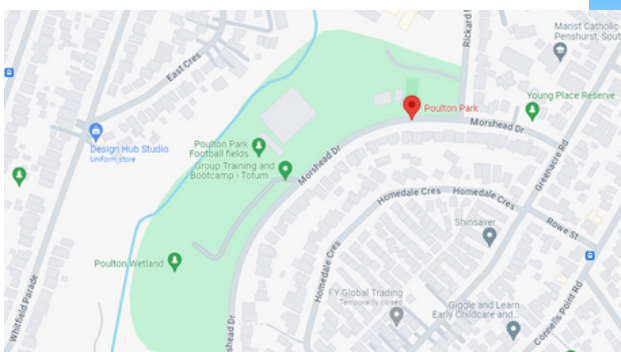

POGSON PARK

56 HALSTEAD STREET, SOUTH HURSTVILLE NSW 2221

MA'ANSHAN FRIENDSHIP PARK

143 WEST STREET, SOUTH HURSTVILLE NSW 2221

POULTON PARK

MORSHEAD DRIVE, SOUTH HURSTVILLE NSW 2221

EMPRESS STREET RESERVE

8 GEORGE STREET, SOUTH HURSTVILLE NSW 2221