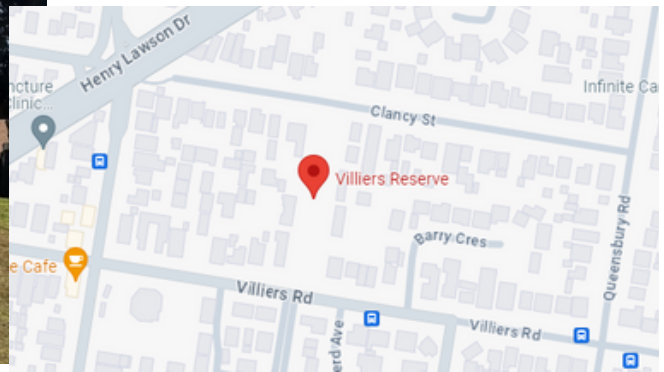

BEAUTY POINT RESERVE

1111A DILKE ROAD, PADSTOW HEIGHTS NSW 2211

PLAYFORD PARK

CAHORS ROAD, PADSTOW NSW 2211

PADSTOW PARK

24 DAVIES ROAD, PADSTOW NSW 2211

STUART STREET RESERVE

19 STUART STREET, PADSTOW NSW 2211

CHILDRENS PARK

16 TALLAWARRA AVENUE, PADSTOW NSW 2211

VIRGINIUS RESERVE

51/53 VIRGINIUS STREET, PADSTOW NSW 2211

CLARKE RESERVE

8A BURLEY ROAD, PADSTOW NSW 2211

RORIE RESERVE

29 ALMA ROAD, PADSTOW NSW 2211

CUTTING RESERVE

137A DAVIES ROAD, PADSTOW NSW 2211

NAPOLI RESERVE

53 NAPOLI STREET, PADSTOW NSW 2211

RICHARDSON RESERVE

22 RICHARDSON AVENUE, PADSTOW NSW 2211

CARL LITTLE RESERVE

132 MEMORIAL DRIVE, PADSTOW NSW 2211

REDGUM RESERVE

2 REDGUM DRIVE, PADSTOW NSW 2211

VILLIERS RESERVE

74 VILIERS ROAD, PADSTOW HEIGHTS NSW 2210

ROMA RESERVE

13 PLAYFORD ROAD, PADSTOW HEIGHTS NSW 2211