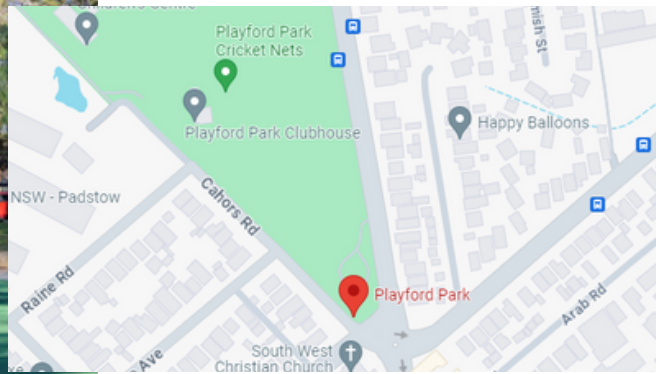

BEAUTY POINT RESERVE

1111A DILKE ROAD, PADSTOW HEIGHTS NSW 2211

PLAYFORD PARK

CAHORS ROAD, PADSTOW NSW 2211

PADSTOW PARK

24 DAVIES ROAD, PADSTOW NSW 2211

STUART STREET RESERVE

19 STUART STREET, PADSTOW NSW 2211

CHILDRENS PARK

16 TALLAWARRA AVENUE, PADSTOW NSW 2211

VIRGINIUS RESERVE

51/53 VIRGINIUS STREET, PADSTOW NSW 2211

CLARKE RESERVE

8A BURLEY ROAD, PADSTOW NSW 2211

RORIE RESERVE

29 ALMA ROAD, PADSTOW NSW 2211

CUTTING RESERVE

137A DAVIES ROAD, PADSTOW NSW 2211

NAPOLI RESERVE

53 NAPOLI STREET, PADSTOW NSW 2211

RICHARDSON RESERVE

22 RICHARDSON AVENUE, PADSTOW NSW 2211

CARL LITTLE RESERVE

132 MEMORIAL DRIVE, PADSTOW NSW 2211

REDGUM RESERVE

2 REDGUM DRIVE, PADSTOW NSW 2211

VILLIERS RESERVE

74 VILIERS ROAD, PADSTOW HEIGHTS NSW 2210

ROMA RESERVE

13 PLAYFORD ROAD, PADSTOW HEIGHTS NSW 2211