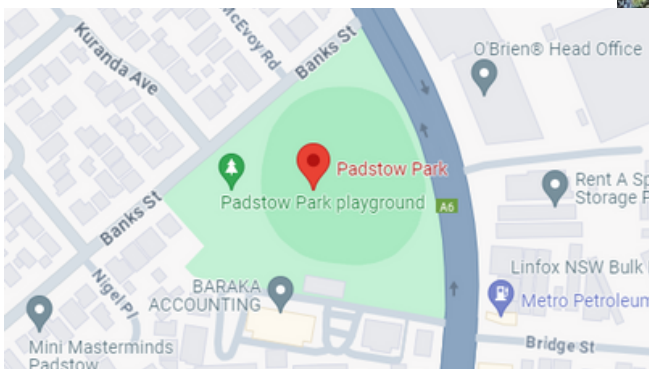

BEAUTY POINT RESERVE

1111A DILKE ROAD, PADSTOW HEIGHTS NSW 2211

PLAYFORD PARK

CAHORS ROAD, PADSTOW NSW 2211

PADSTOW PARK

24 DAVIES ROAD, PADSTOW NSW 2211

STUART STREET RESERVE

19 STUART STREET, PADSTOW NSW 2211

CHILDRENS PARK

16 TALLAWARRA AVENUE, PADSTOW NSW 2211

VIRGINIUS RESERVE

51/53 VIRGINIUS STREET, PADSTOW NSW 2211

CLARKE RESERVE

8A BURLEY ROAD, PADSTOW NSW 2211

RORIE RESERVE

29 ALMA ROAD, PADSTOW NSW 2211

CUTTING RESERVE

137A DAVIES ROAD, PADSTOW NSW 2211

NAPOLI RESERVE

53 NAPOLI STREET, PADSTOW NSW 2211

RICHARDSON RESERVE

22 RICHARDSON AVENUE, PADSTOW NSW 2211

CARL LITTLE RESERVE

132 MEMORIAL DRIVE, PADSTOW NSW 2211