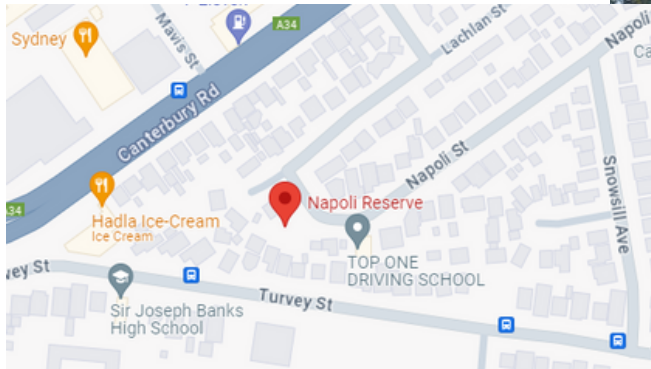

BEAUTY POINT RESERVE

1111A DILKE ROAD, PADSTOW HEIGHTS NSW 2211

PLAYFORD PARK

CAHORS ROAD, PADSTOW NSW 2211

PADSTOW PARK

24 DAVIES ROAD, PADSTOW NSW 2211

STUART STREET RESERVE

19 STUART STREET, PADSTOW NSW 2211

CHILDRENS PARK

16 TALLAWARRA AVENUE, PADSTOW NSW 2211

VIRGINIUS RESERVE

51/53 VIRGINIUS STREET, PADSTOW NSW 2211

CLARKE RESERVE

8A BURLEY ROAD, PADSTOW NSW 2211

RORIE RESERVE

29 ALMA ROAD, PADSTOW NSW 2211

CUTTING RESERVE

137A DAVIES ROAD, PADSTOW NSW 2211

NAPOLI RESERVE

53 NAPOLI STREET, PADSTOW NSW 2211

RICHARDSON RESERVE

22 RICHARDSON AVENUE, PADSTOW NSW 2211

CARL LITTLE RESERVE

132 MEMORIAL DRIVE, PADSTOW NSW 2211

REDGUM RESERVE

2 REDGUM DRIVE, PADSTOW NSW 2211

VILLIERS RESERVE

74 VILIERS ROAD, PADSTOW HEIGHTS NSW 2210

ROMA RESERVE

13 PLAYFORD ROAD, PADSTOW HEIGHTS NSW 2211