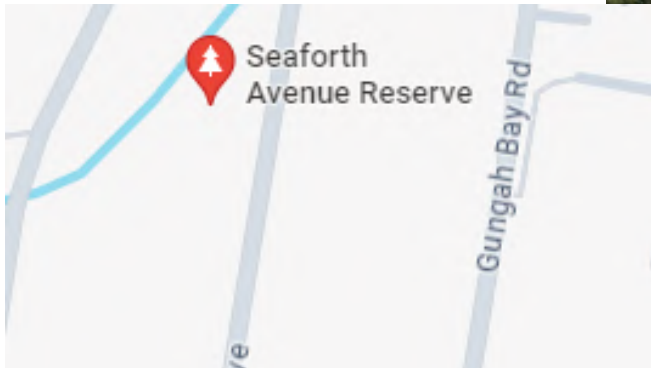

OATLEY PARK

1 DAME MARY GILMORE ROAD, OATLEY NSW 2223

OATLEY MEMORIAL GARDENS

OATLEY AVENUE, OATLEY NSW 2223

OATLEY PARK POINT

1 PHIPPS STREET, OATLEY NSW 2223

OATLEY PLEASURE GROUNDS

16 ANNETTE STREET, OATLEY NSW 2223

RENOWN PARK

37 MOUNTBATTEN STREET, OATLEY NSW 2223

DOUGLASS CROSS GARDEN

2/12A OATLEY PARADE, OATLEY NSW 2223

MYRTLE STREET RESERVE

120 MYALL STREET, OATLEY NSW 2223

LANDON PARADE RESERVE

23 LANSLOWNE PARADE, OATLEY NSW 2223

BURKE STREET RESERVE

27 BURKE CRESCENT, OATLEY NSW 2223

MEYER RESERVE

32 MACKEN CRESCENT, OATLEY NSW 2223

MARINE DRIVE RESERVE

66-68 MARINE DRIVE, OATLEY NSW 2223

STEVENS RESERVE

116B GUNGAH BAY ROAD, OATLEY NSW 2223

SEAFORTH AVENUE RESERVE

78 SEAFORTH AVENUE, OATLEY NSW 2223

ACACIA STREET RESERVE

35-37 MI MI MI STREET, OATLEY NSW 2223

GUNGAH BAY RESERVE

110A MARINE DRIVE, OATLEY NSW 2223

SIMPSON RESERVE

66D YARRAN ROAD, OATLEY NSW 2223