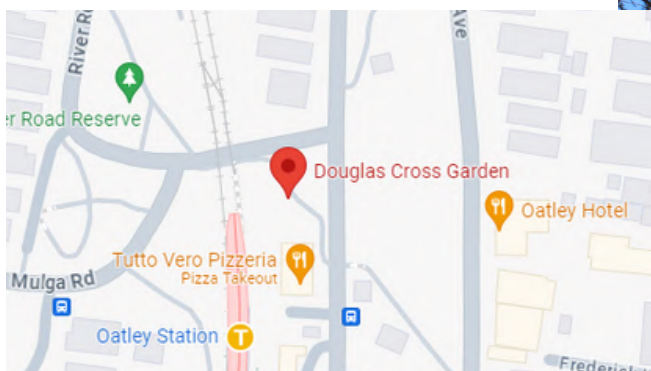

OATLEY PARK

1 DAME MARY GILMORE ROAD, OATLEY NSW 2223

OATLEY MEMORIAL GARDENS

OATLEY AVENUE, OATLEY NSW 2223

OATLEY PARK POINT

1 PHIPPS STREET, OATLEY NSW 2223

OATLEY PLEASURE GROUNDS

16 ANNETTE STREET, OATLEY NSW 2223

RENOWN PARK

37 MOUNTBATTEN STREET, OATLEY NSW 2223

DOUGLASS CROSS GARDEN

2/12A OATLEY PARADE, OATLEY NSW 2223

MYRTLE STREET RESERVE

120 MYALL STREET, OATLEY NSW 2223

LANDON PARADE RESERVE

23 LANSLOWNE PARADE, OATLEY NSW 2223

BURKE STREET RESERVE

27 BURKE CRESCENT, OATLEY NSW 2223

MEYER RESERVE

32 MACKEN CRESCENT, OATLEY NSW 2223

MARINE DRIVE RESERVE

66-68 MARINE DRIVE, OATLEY NSW 2223

STEVENS RESERVE

116B GUNGAH BAY ROAD, OATLEY NSW 2223

SEAFORTH AVENUE RESERVE

78 SEAFORTH AVENUE, OATLEY NSW 2223

ACACIA STREET RESERVE

35-37 MI MI MI STREET, OATLEY NSW 2223

GUNGAH BAY RESERVE

110A MARINE DRIVE, OATLEY NSW 2223

SIMPSON RESERVE

66D YARRAN ROAD, OATLEY NSW 2223