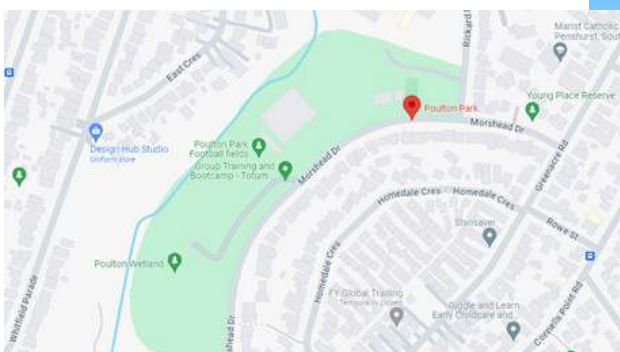

EAST HILLS PARK

574A HENRY LAWSON DRIVE, EAST HILLS NSW 2213

SMITH PARK

25 LEHN ROAD, EAST HILLS NSW 2213

CARLOWRIE RESERVE

3B CARLOWRIE CRESCENT, EAST HILLS NSW 2213

MONASH RESERVE

634 HENRY LAWSON DRIVE, EAST HILLS NSW 2213

TAYLOR RESERVE

BRACHER STREET, EAST HILLS NSW 2213

MATTHEWS RESERVE

23 BLAIR AVENUE, EAST HILLS NSW 2213

DUKE RESERVE

9 DUKE STREET, EAST HILLS NSW 2213

KELSO PARK SOUTH

11 OGLIVIE CRESCENT, EAST HILLS NSW 2213

BELL PARK

1 HURSTVILLE ROAD, HURSTVILLE NSW 2220

HURSTVILLE QUARRY RESERVE

HURSTVILLE ROAD, HURSTVILLE NSW 2220

POGSON PARK

56 HALSTEAD STREET, SOUTH HURSTVILLE NSW 2221

MA'ANSHAN FRIENDSHIP PARK

143 WEST STREET, SOUTH HURSTVILLE NSW 2221

POULTON PARK

MORSHEAD DRIVE, SOUTH HURSTVILLE NSW 2221

EMPRESS STREET RESERVE

8 GEORGE STREET, SOUTH HURSTVILLE NSW 2221

DENMAN STREET RESERVE

48 HILLCREST AVENUE, HURSTVILLE GROVE NSW 2211

MOORE RESERVE

WEST CRESCENT, HURSTVILLE GROVE NSW 2221