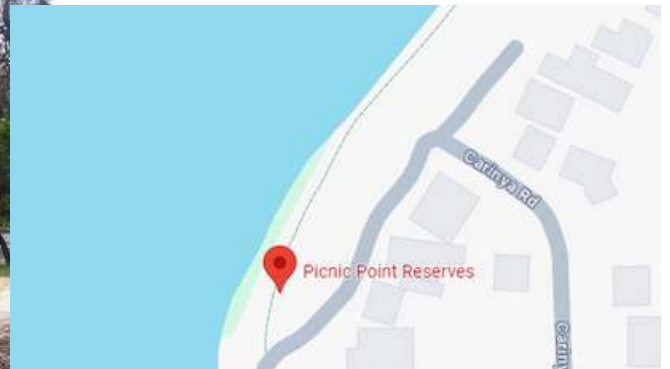

SAMOA RESERVE

SAMOA AVENUE, PICNIC POINT NSW 2213

AUSTIN RESERVE

18B AUSTIN BOULEVARD, PICNIC POINT NSW 2213

BURRAWANG REACH PICNIC AREA

BURRAWANG REACH ROAD, PICNIC POINT NSW 2213

EILEEN RESERVE

26-28 EILEEN STREET, PICNIC POINT NSW 2213

CATTLE DUFFERS FLAT PICNIC AREA

CATTLE DUFFERS FLAT ROAD, PICNIC POINT NSW 2213

KATHLEEN RESERVE

13A KATHLEEN PARADE, PICNIC POINT NSW 2213

PICNIC POINT RESERVE

69 CARINYA ROAD, PICNIC POINT NSW 2213

ALAN ASHTON FORESHORE RESERVE