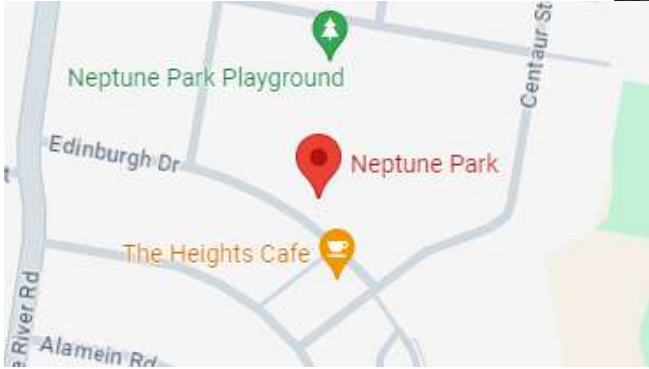

CATTLE DUFFERS FLAT PICNIC AREA

CATTLE DUFFERS FLAT ROAD, PICNIC POINT NSW 2213

KATHLEEN RESERVE

13A KATHLEEN PARADE, PICNIC POINT NSW 2213

PICNIC POINT RESERVE

69 CARINYA ROAD, PICNIC POINT NSW 2213

ALAN ASHTON FORESHORE RESERVE

CARINYA ROAD, PICNIC POINT NSW 2213

FITZPATRICK PARK

3A CARINYA ROAD, PICNIC POINT NSW 2213

NEPTUNE PARK

15A NEPTUNE STREET, REVESBY NSW 2212

PIVETTA PARK

7A PIVETTA STREET, REVESBY NSW 2212

JOHNSTONE RESERVE

75 BRANGROVE ROAD, REVESBY NSW 2212

TERRY RAPER PARK

WILBERFORCE ROAD, REVESBY NSW 2212

CUTHBERT RESERVE

6A CUTHBERT CRESCENT, REVESBY NSW 2212

ABEL RESERVE

28/30 MARCO AVENUE, REVESBY NSW 2212

TRACEY RESERVE