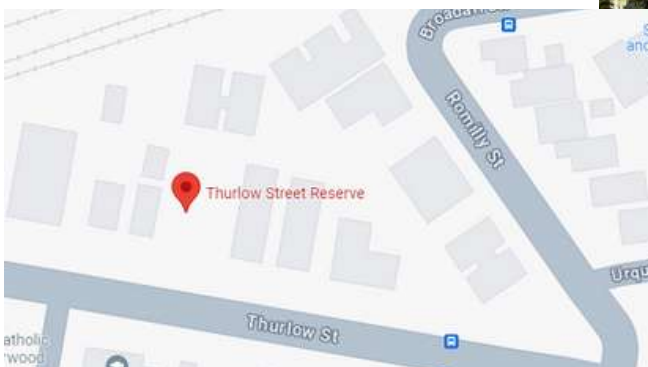

COX RESERVE

94A SANDAKAN ROAD, REVESBY HEIGHTS NSW 2212

KARNE STREET RESERVE

OFF BELMORE ROAD, RIVERWOOD NSW 2210

KENTUCKY ROAD RESERVE

12A KENTUCKY RD, RIVERWOOD NSW 2210

THURLOW STREET RESERVE

17D THURLOW STREET, RIVERWOOD NSW 2210