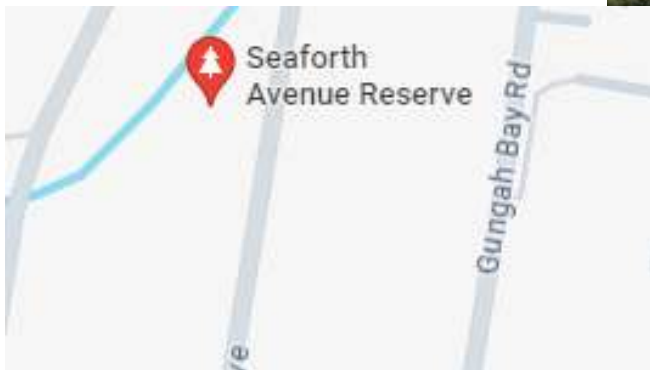

MYRTLE STREET RESERVE

120 MYALL STREET, OATLEY NSW 2223

LANDON PARADE RESERVE

23 LANSLOWNE PARADE, OATLEY NSW 2223

BURKE STREET RESERVE

27 BURKE CRESCENT, OATLEY NSW 2223

MEYER RESERVE

32 MACKEN CRESCENT, OATLEY NSW 2223

MARINE DRIVE RESERVE

66-68 MARINE DRIVE, OATLEY NSW 2223

STEVENS RESERVE

116B GUNGAH BAY ROAD, OATLEY NSW 2223

SEAFORTH AVENUE RESERVE

78 SEAFORTH AVENUE, OATLEY NSW 2223

ACACIA STREET RESERVE

35-37 MI MI MI STREET, OATLEY NSW 2223

GUNGAH BAY RESERVE

110A MARINE DRIVE, OATLEY NSW 2223

SIMPSON RESERVE

66D YARRAN ROAD, OATLEY NSW 2223

CHARLES STREET RESERVE

92 LETITIA STREET, OATLEY NSW 2223

MYLES DUNPHY RESERVE

35 RIVER ROAD, OATLEY NSW 2223