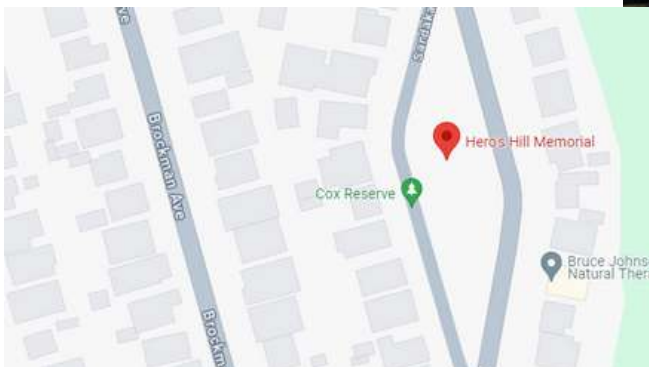

COX RESERVE

94A SANDAKAN ROAD, REVESBY HEIGHTS NSW 2212