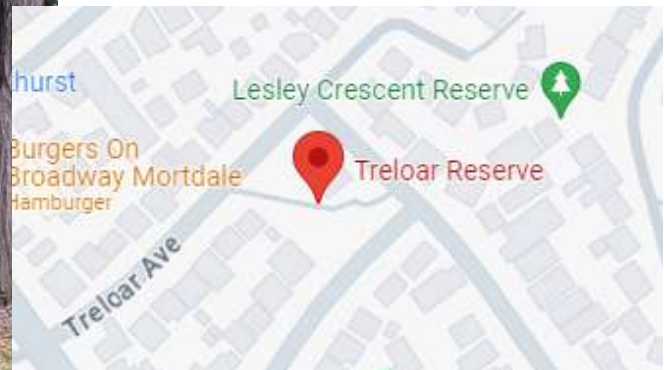

NICHOL MURRAY RESERVE

57-63 PITT STREET, MORTDALE NSW 2223

PADDY TYLER RESERVE

1 COOK STREET, MORTDALE NSW 2223

OATLEY HEIGHTS PARK

37 BARWON ROAD, MORTDALE NSW 2223

BEATTY STREET RESERVE

35D ROBERTS AVENUE, MORTDALE NSW 2223

JUBILEE PARK ADVENTURE PLAYGROUND

2C BOUNDARY ROAD, MORTDALE NSW 2223

TRELOAR RESERVE

12D TRELOAR AVENUE, MORTDALE NSW 2223

SUNLEA AVENUE RESERVE

10H SUNLEA AVENUE, MORTDALE NSW 2223

MICK DOWNNESS RESERVE

7A MARTIN PLACE, MORTDALE NSW 2223

MILSOP RESERVE

3 JERSEY AVENUE, MORTDALE NSW 2223

LESLEY CRESCENT RESERVE

LESLEY CRESCENT, MORTDALE NSW 2223

WALTER STREET RESERVE

86 WALTER STREET, MORTDALE NSW 2223

COLEBOURNE AVENUE RESERVE

103 RAILWAY PARADE, MORTDALE NSW 2223