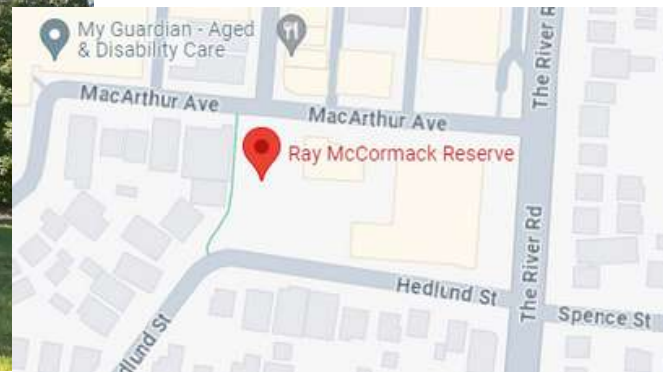

RAY MCCORMACK RESERVE

1/3 MACARTHUR AVENUE, REVESBY NSW 2212