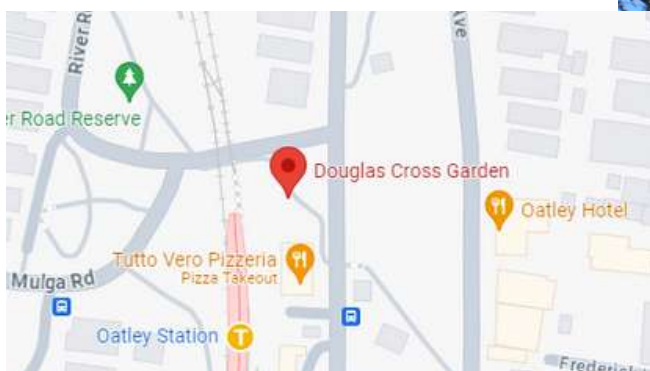

OATLEY PARK POINT

1 PHIPPS STREET, OATLEY NSW 2223

OATLEY PLEASURE GROUNDS

16 ANNETTE STREET, OATLEY NSW 2223

RENOWN PARK

37 MOUNTBATTEN STREET, OATLEY NSW 2223

DOUGLASS CROSS GARDEN

2/12A OATLEY PARADE, OATLEY NSW 2223

MYRTLE STREET RESERVE

120 MYALL STREET, OATLEY NSW 2223

LANDON PARADE RESERVE

23 LANSLOWNE PARADE, OATLEY NSW 2223

BURKE STREET RESERVE

27 BURKE CRESCENT, OATLEY NSW 2223

MEYER RESERVE

32 MACKEN CRESCENT, OATLEY NSW 2223

MARINE DRIVE RESERVE

66-68 MARINE DRIVE, OATLEY NSW 2223

STEVENS RESERVE

116B GUNGAH BAY ROAD, OATLEY NSW 2223

SEAFORTH AVENUE RESERVE

78 SEAFORTH AVENUE, OATLEY NSW 2223

ACACIA STREET RESERVE

35-37 MI MI MI STREET, OATLEY NSW 2223

GUNGAH BAY RESERVE

110A MARINE DRIVE, OATLEY NSW 2223

SIMPSON RESERVE

66D YARRAN ROAD, OATLEY NSW 2223

CHARLES STREET RESERVE

92 LETITIA STREET, OATLEY NSW 2223

MYLES DUNPHY RESERVE

35 RIVER ROAD, OATLEY NSW 2223