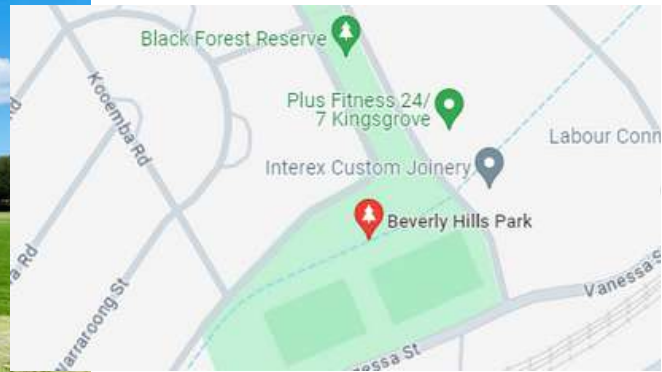

Peakhurst

51

- Peakhurst Park
- Gannons Park
- Harvey Dixon Park
- Beale Park
- Boundary Reserve
- Johnstone Street Reserve
- Iraga Avenue Park
- Judd Reserve
- Pearce Avenue Park
- Lambert Reserve
- Henry Lawson Drive Reserve
- Pickering Park

Revesby Heights

67

- Bill Delauney Reserve
- Boomerang Reserve
- Cox Reserve

Riverwood

68

- Karne Street Reserve
- Kentucky Road Reserve
- Thurlow Street Reserve
- Lilian Road Reserve

JOY MEAD PARK

8-10 BARSBYS AVENUE, ALLAWAH NSW 2218

MEADE PARK

92 WOIDS AVENUE, ALLAWAH NSW 2218

AUGUSTA PARK

AUGUSTA STREET, ALLAWAH NSW 2218

MERV LYNCH RESERVE

42 EDGBASTON ROAD, BEVERLY HILLS NSW 2209

BEVERLY HILLS PARK

199 VANESSA STREET, BEVERLY HILLS NSW 2209

MEMORIAL PARK

YARALLAH PLACE, BEVERLY HILLS NSW 2209

LINEAR PARK

ALLAMBEE CRESCENT, BEVERLY HILLS 2209

AUSTIN RESERVE

29 AUSTIN AVENUE, BEVERLY HILLS NSW 2209

WIGGINS RESERVE

WIGGINS AVENUE, BEVERLY HILLS NSW 2209