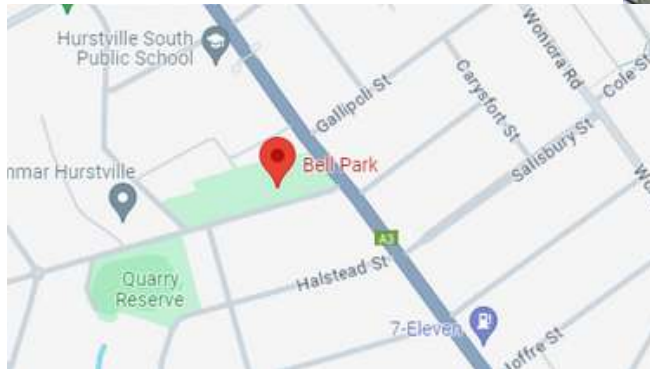

EAST HILLS PARK

574A HENRY LAWSON DRIVE, EAST HILLS NSW 2213

SMITH PARK

25 LEHN ROAD, EAST HILLS NSW 2213

CARLOWRIE RESERVE

3B CARLOWRIE CRESCENT, EAST HILLS NSW 2213

MONASH RESERVE

634 HENRY LAWSON DRIVE, EAST HILLS NSW 2213

TAYLOR RESERVE

BRACHER STREET, EAST HILLS NSW 2213

MATTHEWS RESERVE

23 BLAIR AVENUE, EAST HILLS NSW 2213

DUKE RESERVE

9 DUKE STREET, EAST HILLS NSW 2213

KELSO PARK SOUTH

11 OGLIVIE CRESCENT, EAST HILLS NSW 2213

BELL PARK

1 HURSTVILLE ROAD, HURSTVILLE NSW 2220

HURSTVILLE QUARRY RESERVE

HURSTVILLE ROAD, HURSTVILLE NSW 2220

POGSON PARK

56 HALSTEAD STREET, SOUTH HURSTVILLE NSW 2221

MA'ANSHAN FRIENDSHIP PARK

143 WEST STREET, SOUTH HURSTVILLE NSW 2221

POULTON PARK

MORSHEAD DRIVE, SOUTH HURSTVILLE NSW 2221

EMPRESS STREET RESERVE

8 GEORGE STREET, SOUTH HURSTVILLE NSW 2221

DENMAN STREET RESERVE

48 HILLCREST AVENUE, HURSTVILLE GROVE NSW 2211

MOORE RESERVE

WEST CRESCENT, HURSTVILLE GROVE NSW 2221