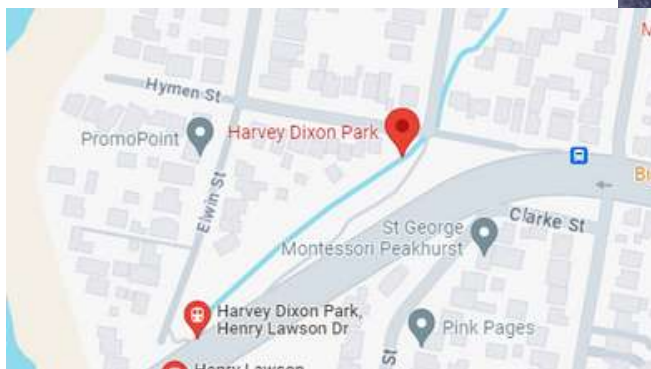

KELSO PARK NORTH

HENRY LAWSON DRIVE, PANANIA NSW 2213

PEAKHURST PARK

HEDLEY STREET, PEAKHURST NSW 2210

GANNONS PARK

PINDARI ROAD AND ISAAC STREET, PEAKHURST NSW 2210

HARVEY DIXON PARK

1A HYMEN STREET, PEAKHURST NSW 2210

JUDD RESERVE

41 MILFORD ROAD, PEAKHURST NSW 2210

PEARCE AVENUE PARK

PEARCE AVENUE, PEAKHURST NSW 2210

LAMBERT RESERVE

13D WHITEGATES AVENUE, PEAKHURST HEIGHTS NSW 2210

HENRY LAWSON DRIVE RESERVE

20 HENRY LAWSON DRIVE, PEAKHURST NSW 2210

PICKERING PARK

16A ISAAC STREET, PEAKHURST HEIGHTS NSW 2210

GIFFORD PARK

69A ARCADIA STREET, PENSHURST NSW 2222

PENSHURST PARK

2 CAMBRIDGE STREET, PENSHURST NSW 2222

OLDS PARK

624 FOREST ROAD, PENSHURST NSW 2222