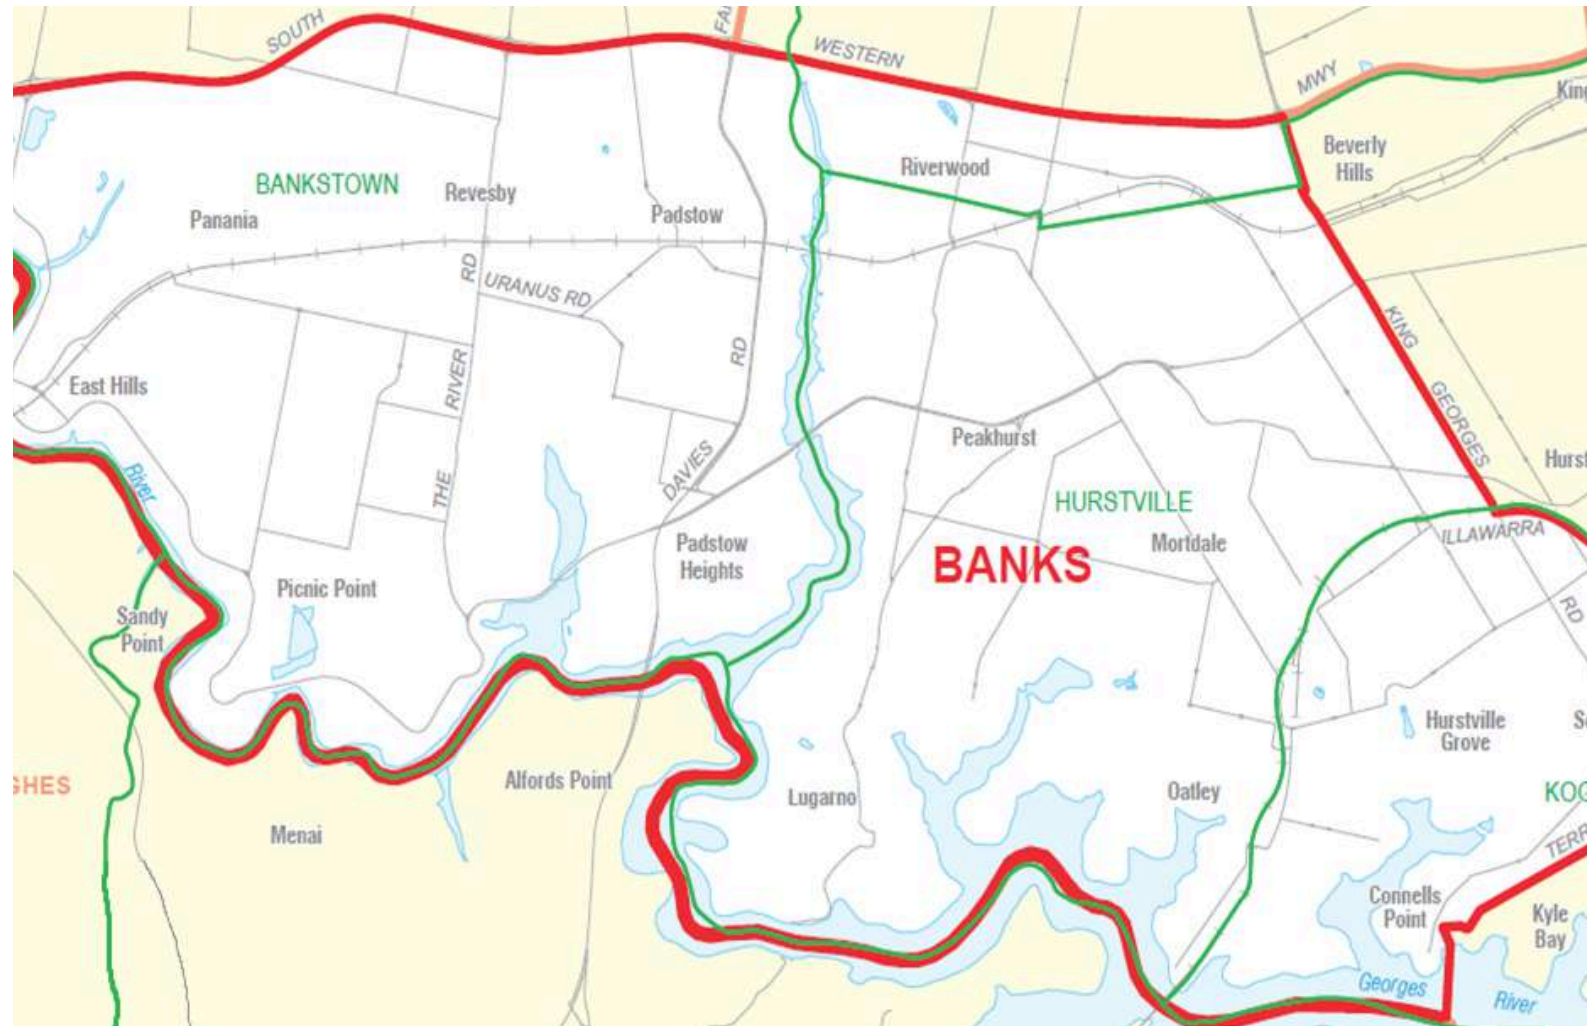

ABOUT THE BANKS ELECTORATE

The electorate of Banks includes much of the Georges River district and parts of the Bankstown area. The following suburbs are in the electorate:

Allawah, Connells Point, East Hills, Hurstville Grove, South Hurstville, Lugarno, Mortdale, Oatley, Padstow Heights, Panania, Peakhurst, Peakhurst Heights, Penshurst, Picnic Point, Revesby Heights and parts of Blakehurst, Beverly Hills, Carlton, Hurstville, Narwee, Padstow, Revesby and Riverwood.